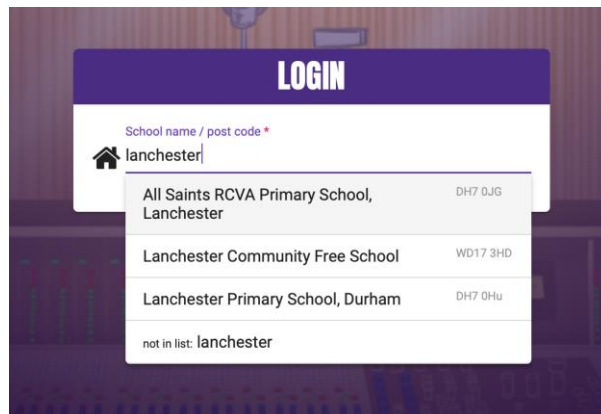

## Times Table Rock Stars

Follow the link: <https://ttrockstars.com>

You will see a page like the one shown below, hover your cursor over the 'login' tab and select 'school pupils'

You should come to a page that looks like this:

Select 'login' then you should see the following screen where you must select school.

Next, you should see a screen that looks like the one shown below, you should select **student**.

After this, you should see a screen that asks you to select a school. Type in 'Lanchester' and select **All Saints RCVA Primary School, Lanchester** from the drop-down options.